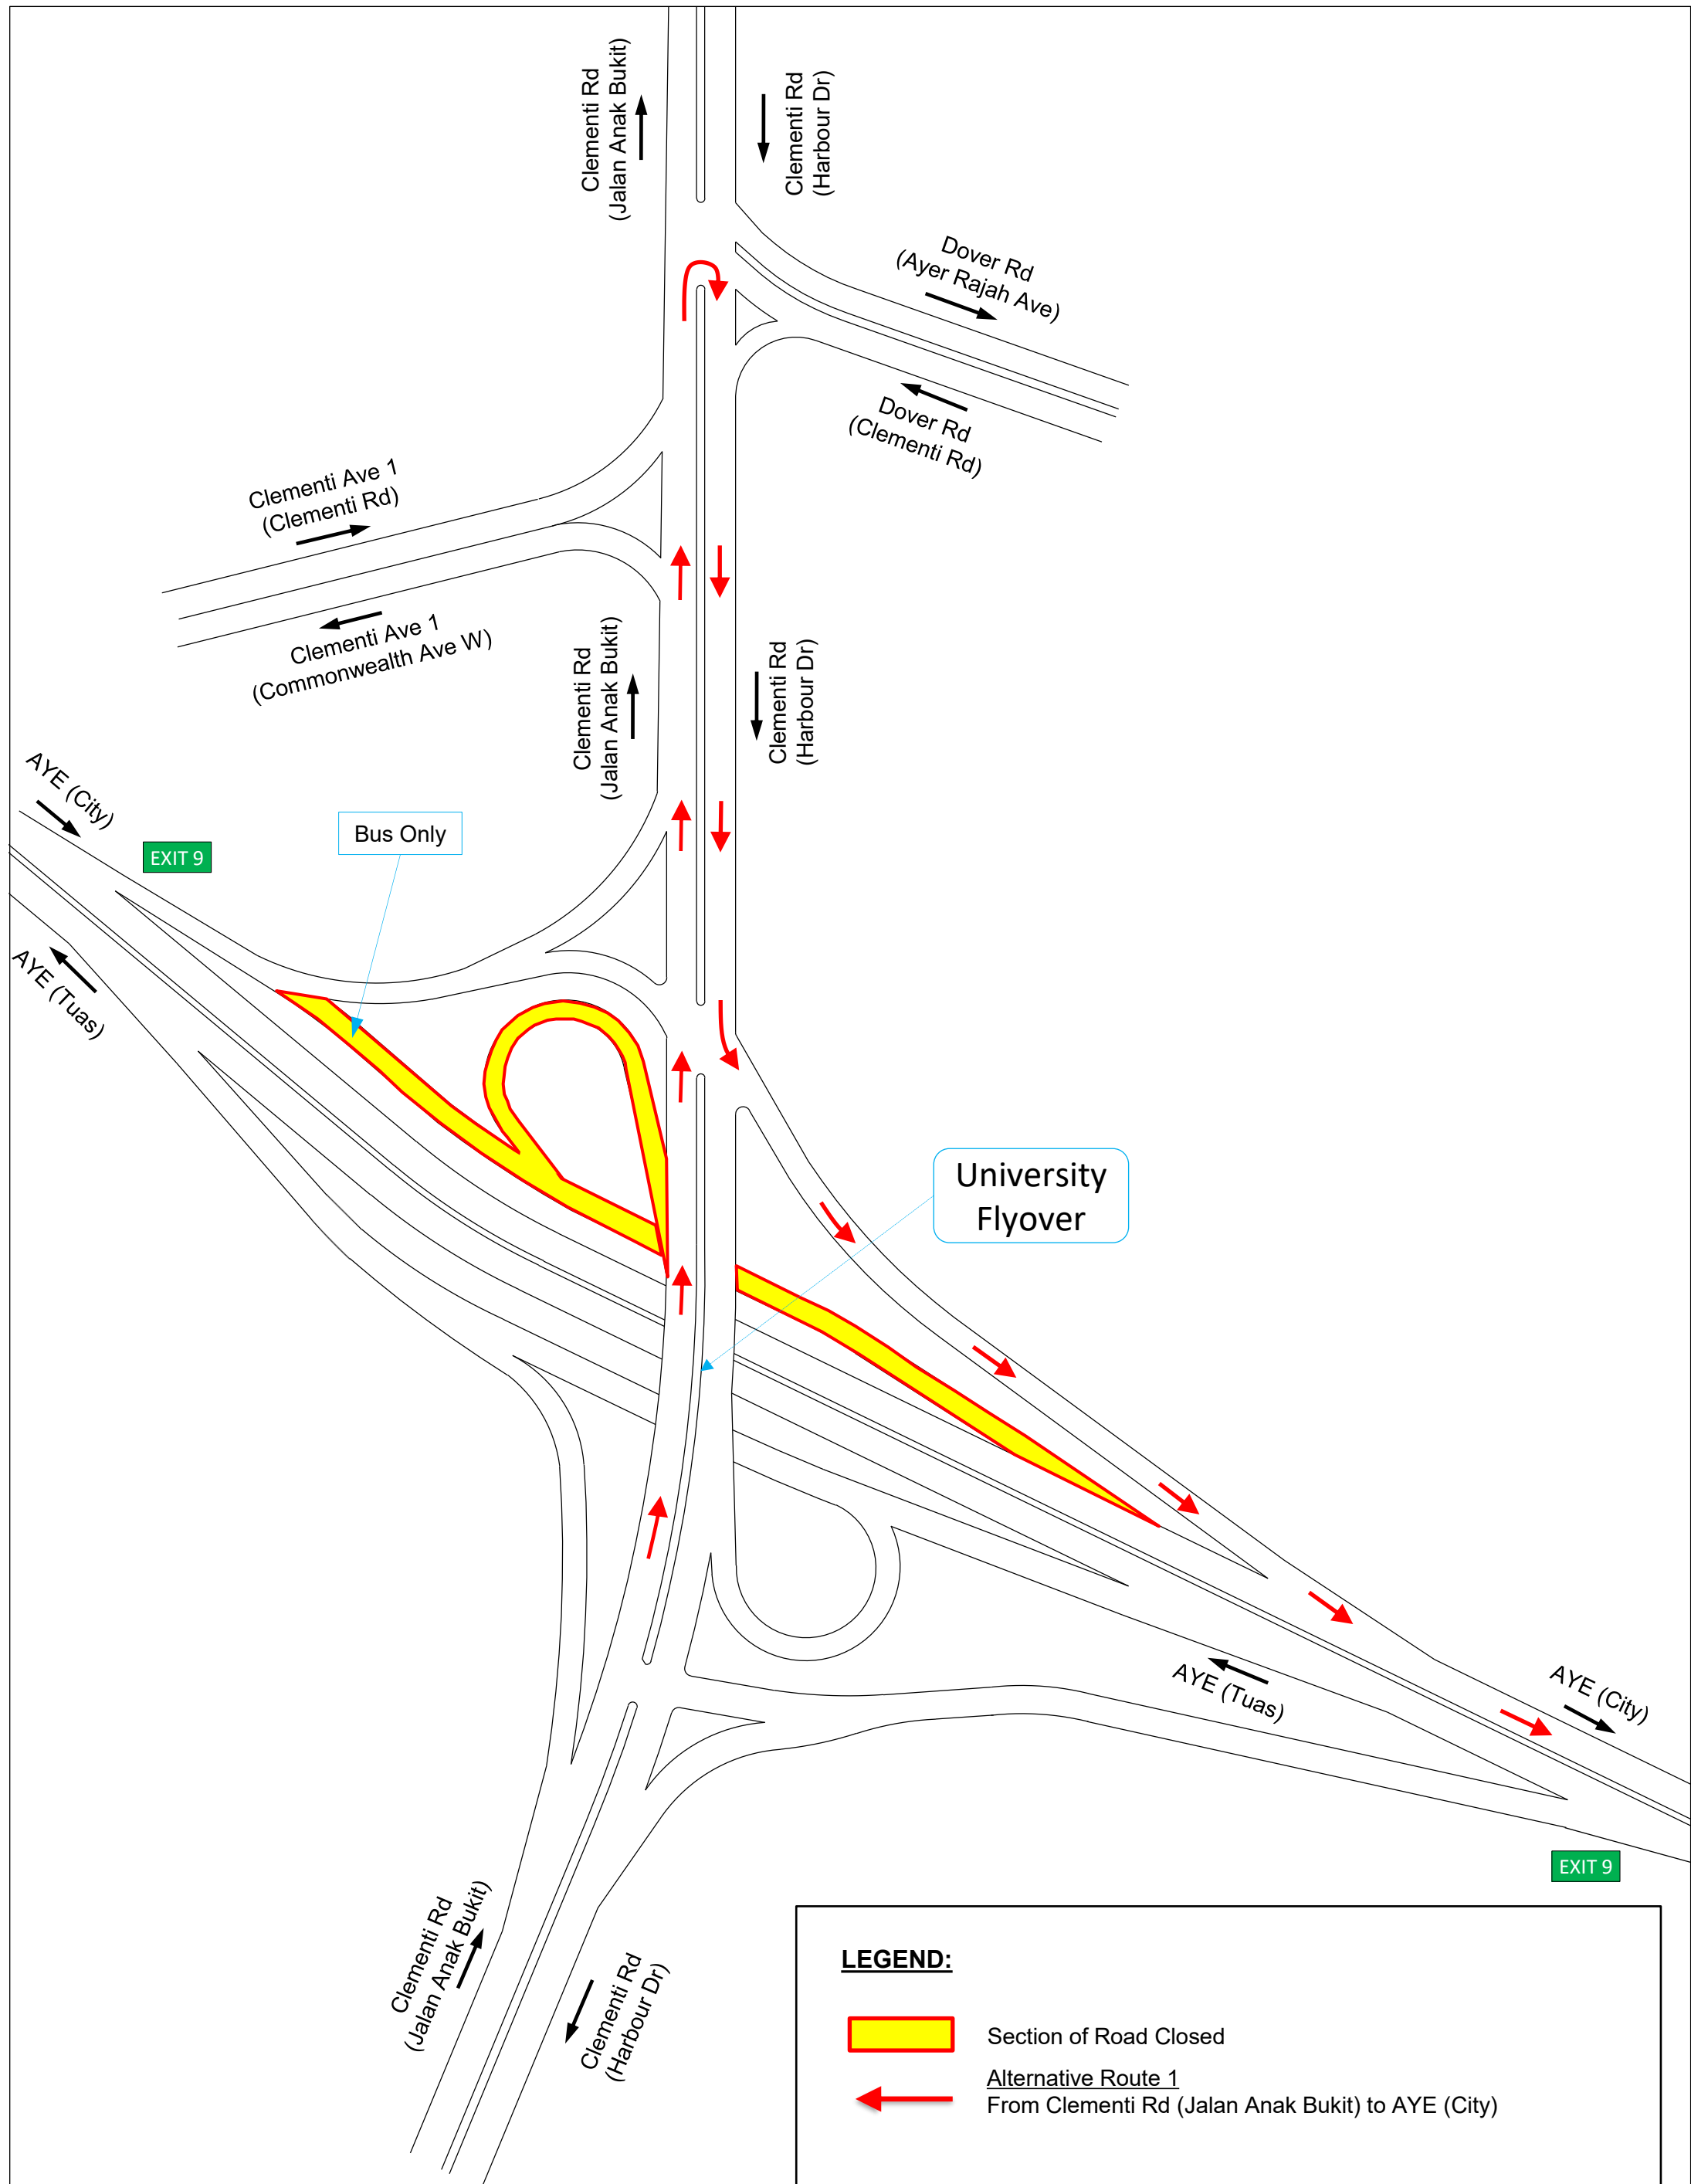

**29 April 2026 to 30 April 2026 and 7 May 2026 to 8 May 2026**  
**01.00 am to 5.00 am (daily)**

**LEGEND:**

- Section of Road Closed
- Alternative Route 1  
From Clementi Rd (Jalan Anak Bukit) to AYE (City)